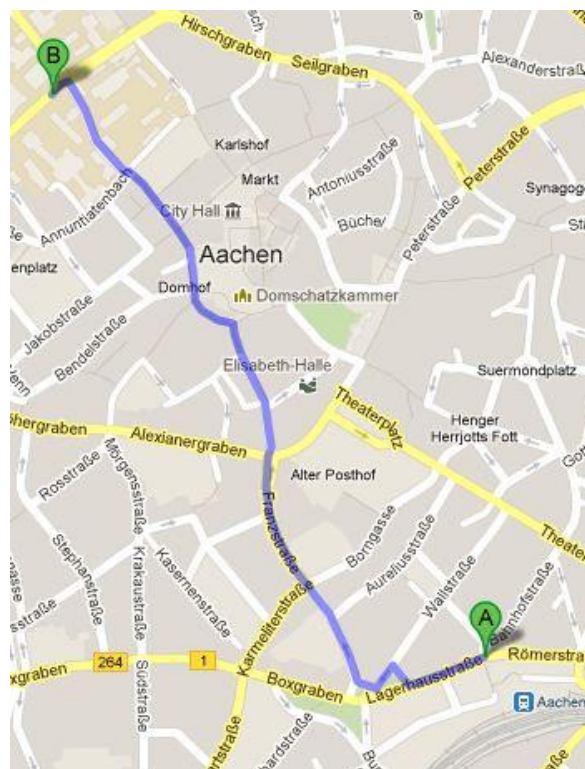

Directions to SuperC

The workshop will take place at the SuperC building at RWTH University. The building is located right in the center of the city. It is in walking distance from the main station and is otherwise well connected by public transport.

Public transportation:

From the main station you can take the bus 13A with direction to Eurogress-Ponttor or you can take the bus 13B with direction to Schanz-Ponttor. Both bus lines will bring you to the bus station „TechnischeHochschule“ where the SuperC building is located.

If you do not want to take the bus you can explore Aachen by foot. From the main station, you should first head west on Lagerhausstraße towards Wallstraße. Turn right onto Wallstraße. After 50 m turn left to stay on Wallstraße and then turn right onto Franzstraße. Continue onto Kleinmarschierstraße and turn left onto Schmiedstraße. Continue onto Kloostergasse and walk straight onto Kockerellstraße. Turn left onto Augustinerbach and right after that turn right onto Eilfschornsteinstraße. After 200 m turn left onto Templergraben. You reach the SuperC building after 50 m.

Transportation by car:

Address for navigation: Templergraben 57, 52062 Aachen

From Cologne (Köln) (A4), Düsseldorf (A44), Belgium (A44) go to the motorway junction Autobahnkreuz Aachen. Continue your travel on the A4 towards Heerlen/Antwerpen. Turn off at the exit Aachen/Laurensberg. At the end of the exit drive to the right hand side in the direction of Aachen/RWTH. Follow the signposts for RWTH/Westbahnhof and RWTH-Zentrum/Westbahnhof passing the Ford Research Centre and the Lindt building. After passing the Lindt building head southeast on Süsterfeldstraße toward Kühlwetterstraße. Continue straight onto Claßenstraße and turn left onto Turmstraße. After driving 250 m turn right onto Malteserstraße. After 400 m turn left onto Templergraben. You reach SuperC building after 50 m.