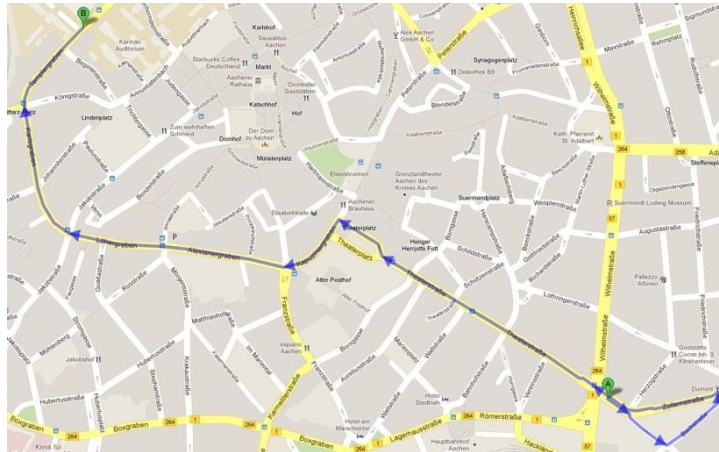

Directions to SuperC

The workshop will take place at the SuperC building at RWTH University. The building is located right in the center of the city. It is in walking distance from the main station and is otherwise well connected by public transport.

If you do not want to take the bus you can explore Aachen by foot. From the main station, you should first head west on Lagerhausstraße towards Wallstraße. Turn right onto Wallstraße. After 50 m turn left to stay on Wallstraße and then turn right onto Franzstraße. Continue onto Kleinmarschierstraße and turn left onto Schmiedstraße. Continue onto Kloostergasse and walk straight onto Kockerellstraße. Turn left onto Augustinerbach and right after that turn right onto Eilfschornsteinstraße. After 200 m turn left onto Templergraben. You reach the SuperC building after 50 m.

Transportation by car:

Address for navigation: Templergraben 57, 52062 Aachen

From Cologne (Köln) (A4), Düsseldorf (A44), Belgium (A44) go to the motorway junction Autobahnkreuz Aachen. Continue your travel on the A4 towards Heerlen/Antwerpen. Turn off at the exit Aachen/Laurensberg. At the end of the exit drive to the right hand side in the direction of Aachen/RWTH. Follow the signposts for RWTH/Westbahnhof and RWTH-Zentrum/Westbahnhof passing the Ford Research Centre and the Lindt building. After passing the Lindt building head southeast on Süsterfeldstraße toward Kühlwetterstraße. Continue straight onto Claßenstraße and turn left onto Turmstraße. After driving 250 m turn right onto Malteserstraße. After 400 m turn left onto Templergraben. You reach SuperC building after 50 m.

Direction to SuperC from the Hotels

Hotel Buschhausen-SuperC:

Duration by car: 8 minutes

Ibis HotelNormaluhr- SuperC:

Duration by car: 4 minutes

Duration by foot: 22 minutes

Ibis Hotel Maschiertor - SuperC: