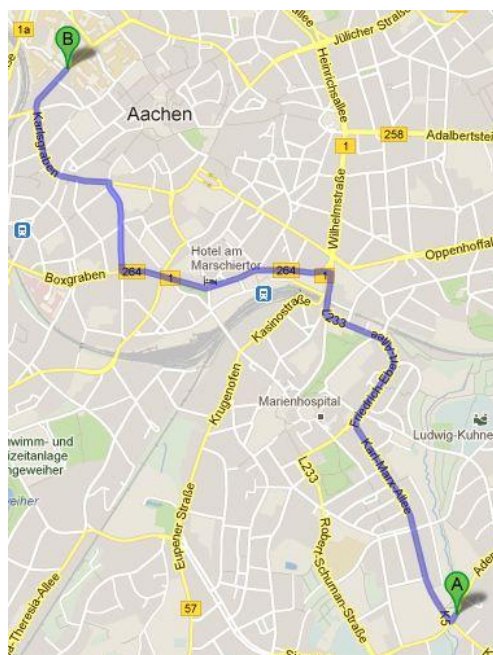

Hotel Buschhausen-SuperC:

Duration by car: 8 minutes