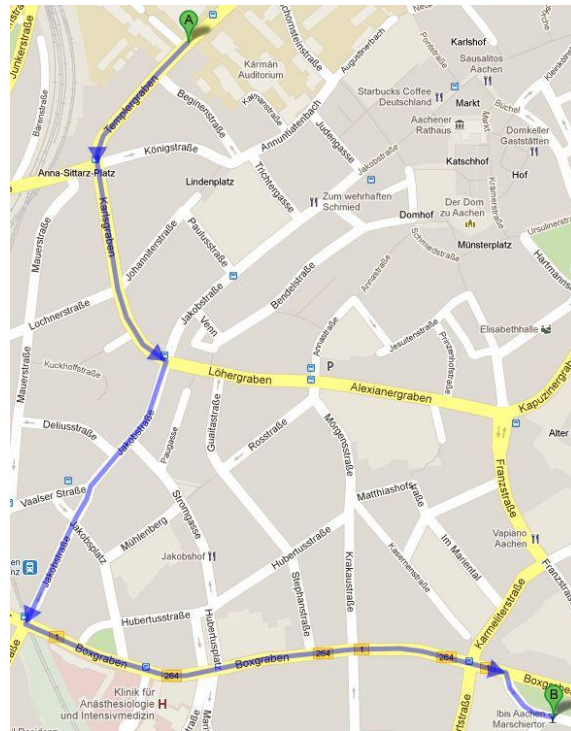

Ibis Hotel Maschiertor - SuperC:

Duration by car: 4 minutes