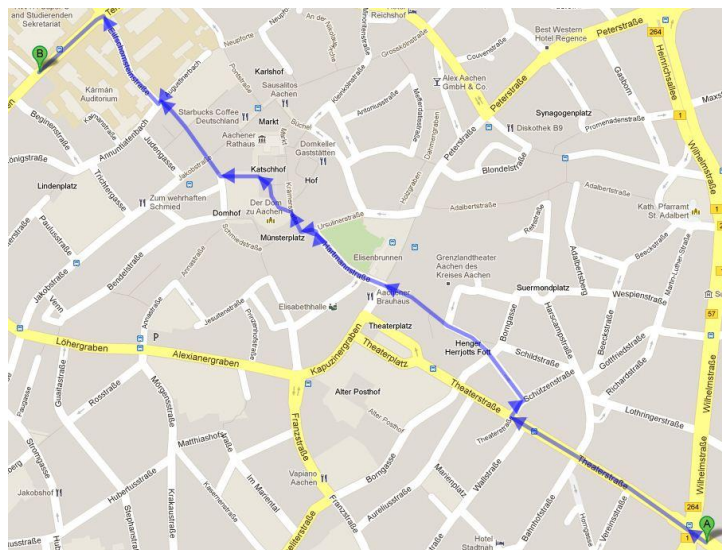

Directions to SuperC

The workshop will take place at the SuperC building at RWTH University. The building is located right in the center of the city. It is in walking distance from the main station and is otherwise well connected by public transport.

If you do not want to take the bus you can explore Aachen by foot. From the main station, you should first head west on Lagerhausstraße towards Wallstraße. Turn right onto Wallstraße. After 50 m turn left to stay on Wallstraße and then turn right onto Franzstraße. Continue onto Kleinmarschierstraße and turn left onto Schmiedstraße. Continue onto Kloostergasse and walk straight onto Kockerellstraße. Turn left onto Augustinerbach and right after that turn right onto Eilfschornsteinstraße. After 200 m turn left onto Templergraben. You reach the SuperC building after 50 m.

Transportation by car:

Address for navigation: Templergraben 57, 52062 Aachen

From Cologne (Köln) (A4), Düsseldorf (A44), Belgium (A44) go to the motorway junction Autobahnkreuz Aachen. Continue your travel on the A4 towards Heerlen/Antwerpen. Turn off at the exit Aachen/Laurensberg. At the end of the exit drive to the right hand side in the direction of Aachen/RWTH. Follow the signposts for RWTH/Westbahnhof and RWTH-Zentrum/Westbahnhof passing the Ford Research Centre and the Lindt building. After passing the Lindt building head southeast on Süsterfeldstraße toward Kühlwetterstraße. Continue straight onto Claßenstraße and turn left onto Turmstraße. After driving 250 m turn right onto Malteserstraße. After 400 m turn left onto Templergraben. You reach SuperC building after 50 m.

Direction to SuperC from the Hotels

Hotel Buschhausen-SuperC:

Duration by car: 8 minutes

Ibis HotelNormaluhr- SuperC:

Duration by car: 4 minutes

Duration by foot: 22 minutes

Ibis Hotel Maschiertor - SuperC: