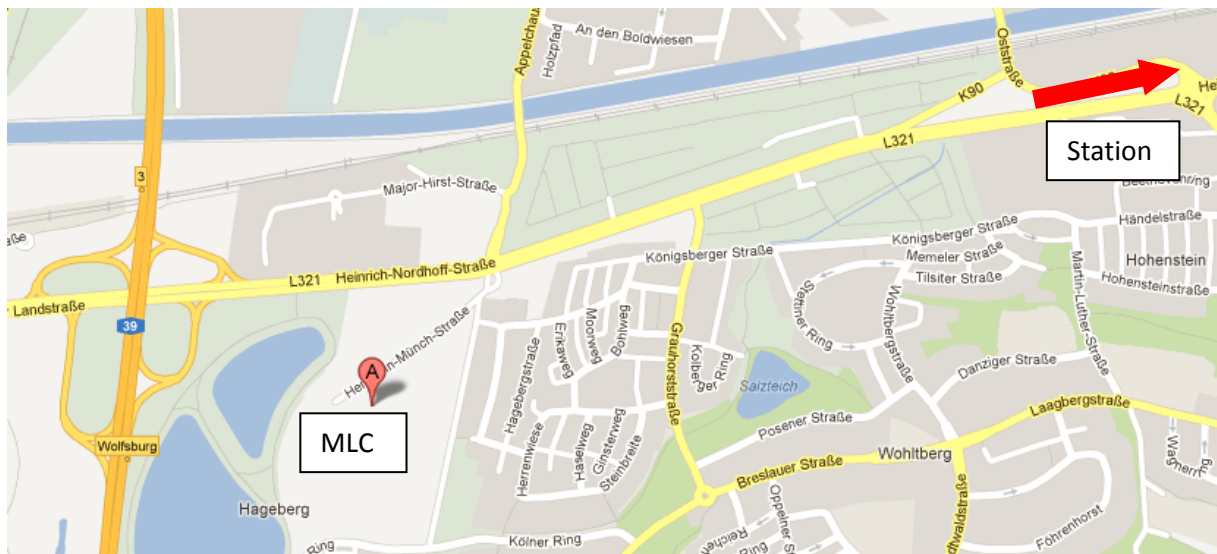

Directions to the Workshop venue of the 3rd eLCAr Stakeholder Workshop

The workshop will take place at the **Mobile Life Campus (MLC)** in Wolfsburg, Hermann-Münch-Str. 1, 38440 Wolfsburg.

How to reach the venue?

By car from the A39

- Take the exit *Wolfsburg, Autostadt* in the direction of the *Autostadt*
- Make a right turn at the first traffic lights

By bus from the train station

- Take the bus 203 or 214 and step off at the stop *Sandkamp*
- Continue in the same direction of travel and turn left into the Hermann-Münch-Str.